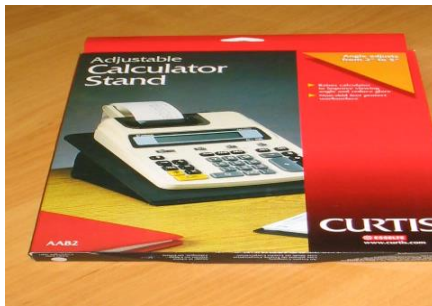

Block #15

Curtis Computer Products

Calculator/Machine Stand

\$ 0.99*New Lower Price – Item #AAB2

Block #16

Dixon White Chalk

10/box

\$ 0.14 – Item #DIX-31145-UC